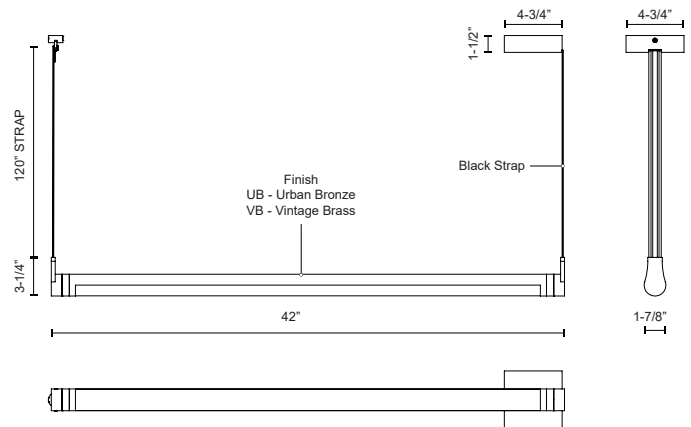

DESCRIPTION

Introducing the Laurence Integrated LED Linear Pendant, where innovation meets opulence in the world of lighting. With luxurious painted finishes that exude style, Laurence transforms any space into a masterpiece of modern design. Hang it effortlessly using our cutting-edge electrical strap technology, which adapts to your space's unique requirements, ensuring a sleek, customized look. Illuminate your world with Laurence, where form, function, and luxury converge in perfect harmony.

- Sleek, modern design
- Luxury painted finish options
- Electrical strap technology, adjustable to fit your space
- Perfect for dining rooms, kitchens, and more